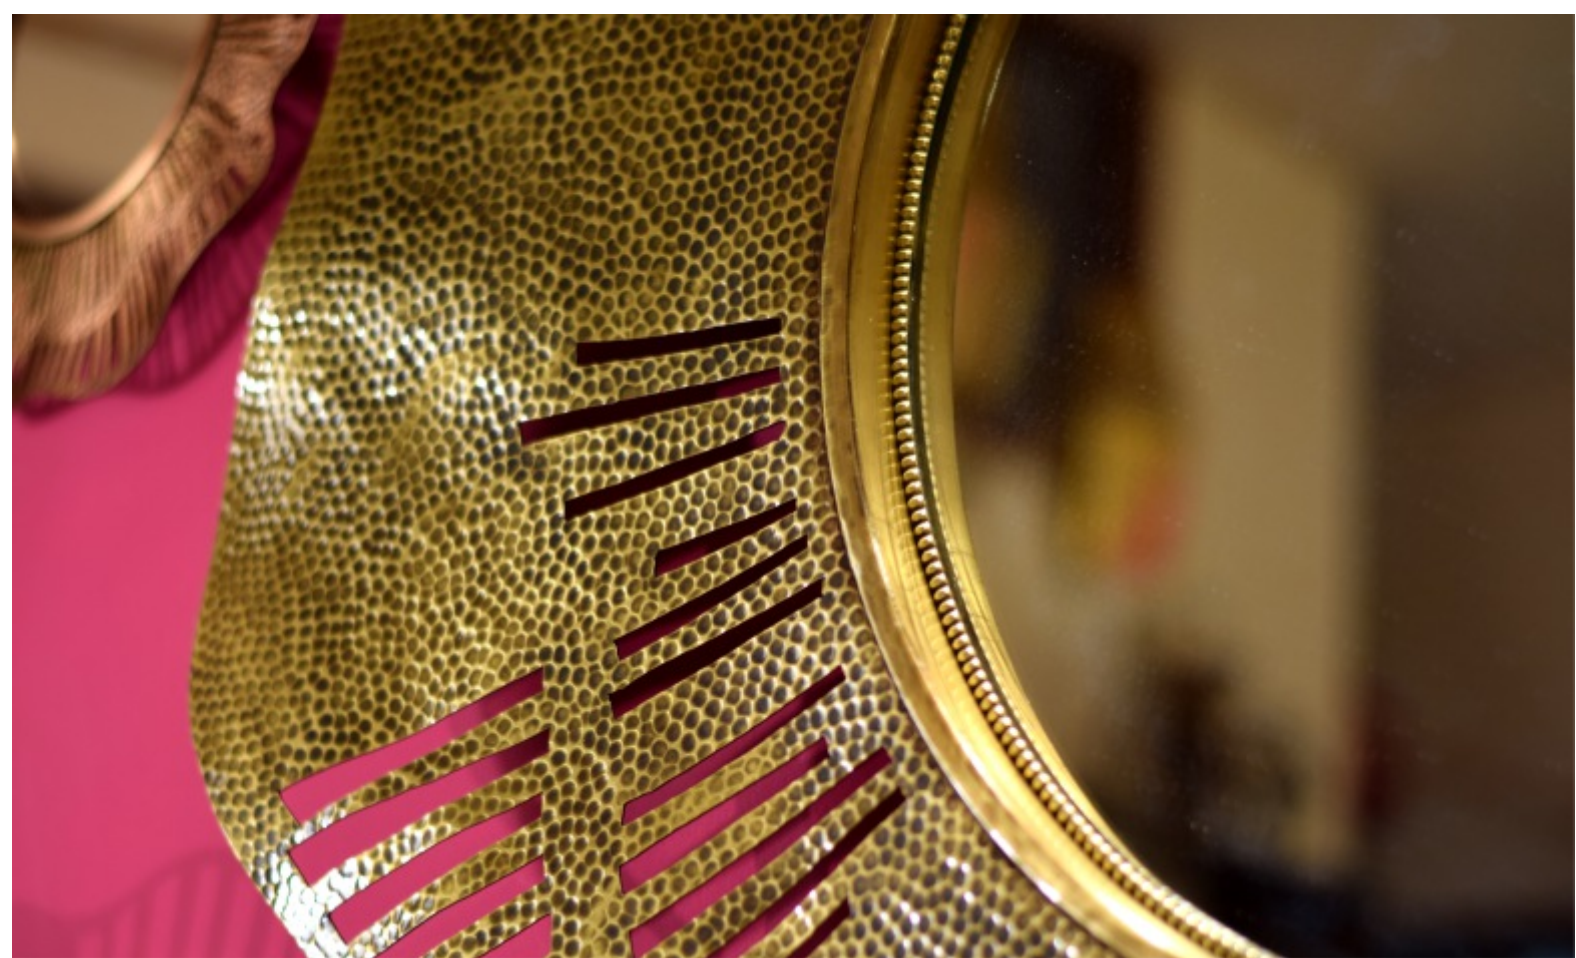

# POPPY MIRRORS & WALL DECOR

Poppy mirror is a graphical representation of a playful Poppy flower. The mirror frame has been crafted in brass sheet, inspired by the sawing form of the poppy petals in the wind. The frame has been accentuated with a beautiful beaten texture and an array of hand-cut motifs. This piece is available in various metal finishes such as matt gold, rose gold, antiques and patina. These mirrors come in 5 different sizes and can be used for display as individual mirrors or an artistic wall installation. The mirrors can be further complimented with beautifully handcrafted poppy flower shaped rosettes, made in brass sheet. The texture of this 3 dimensional flower is very life like, made by master craftsmen, using jewellery making techniques such as "Chaising and Repousse".