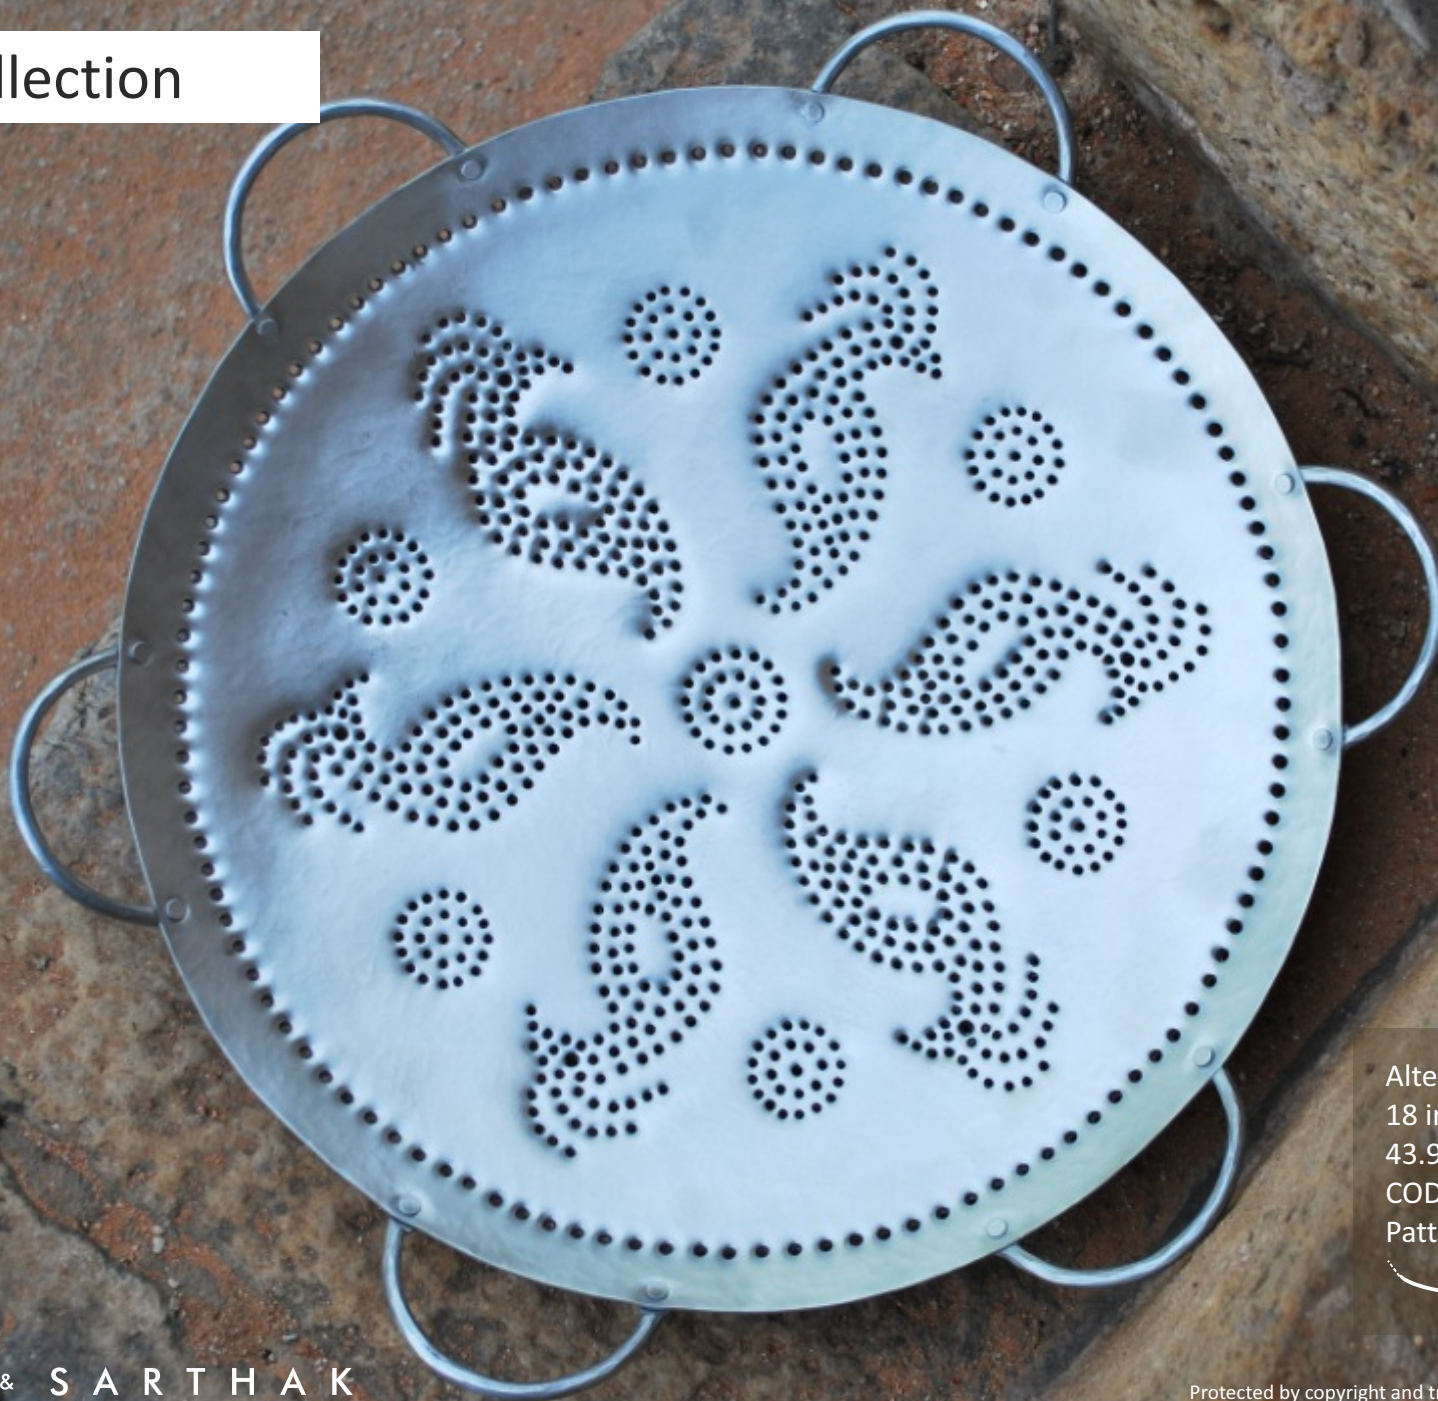

Pakhi Collection

Alternate Kundas Platter
18 inch Diameter Plate x 1.25 inch Height
43.9 cm Diameter Plate x 3.2 cm Height
CODE: SSPCPL21
Pattern 10: FALCON