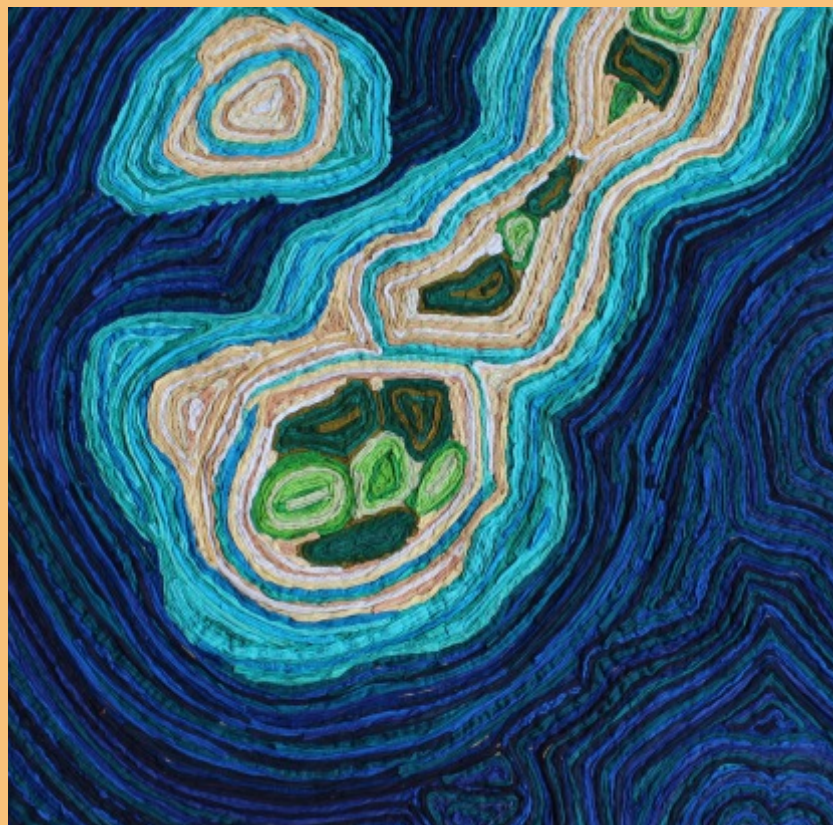

THE ISLAND

With increasing glacial melting, several islands are under a threat of drowning. Awareness and a reminder of their beauty and importance can surely make a huge difference. This is an aerial view of a small set of islands standing out amidst the vast ocean home to several unique ecosystems and species.

Dimension: 32 x 32 Inch

Code: SSKBP03